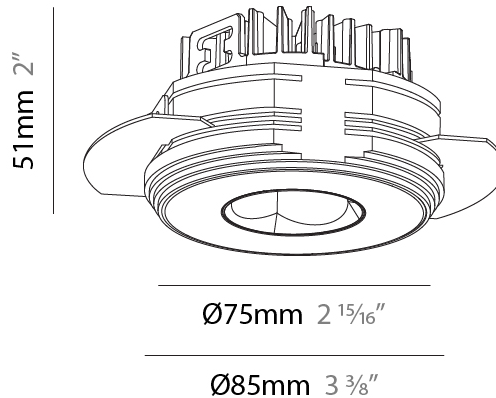

PHYSICAL

Shape: Round
Diameter (mm): 75
Diameter (in): 2 ¹⁵/₁₆
Height (mm): 51
Height (in): 2
Ceiling Thickness (mm): 10 / 12.5 / 15 / 25
Ceiling Thickness (in): 3/8 or 1/2 or 9/16 or 1
Min. Recessing Depth (mm): 60
Min. Recessing Depth (in): 2 ³/₈
Light Distribution: Direct
Diffuser: Lens Pack - Spread Lens / Linear Spread Lens / Honeycomb Louver
Fixture Finish: SSR / BKV / CWI / CRY / HAB / UFT / ITA / RUA / FTG / MYG / LOD / PUS / FRO / FUP / KIA / POP / BLS / SPG / MEY / GOH / GUM / CHC / COM / ABZ / JAG / OBR / MOS / ROR
Fixture Material: Aluminum Die Cast
Cut-out Measurements: 68mm / 2 11/16" Diameter

ELECTRICAL

Lamp Type: LED (Zhaga Standard)
Input Wattage (W): 15
Total Output Wattage (W): 13.6
Dimming: Tri-Mode (Non-Dimming and Phase Dimming (120Vac only) and 0-10V Dimming)
Driver Included: No
Driver Location: Recessed Housing
Driver Type: Constant Current - Universal
Driver Class: Class 2
Input Voltage (V): 120 - 277
Constant Current (MA): 350

LED

Color Temperature (°K): 2700 / 3000 / 3500 / 4000
Max. Delivered Lumen (lm): 1375 / 1462 / 1531 / 1545
Nominal Lumen (lm): 1566 / 1665 / 1743 / 1759
CRI: >90 CRI
Lamp Life (hrs): 50000

OPTICAL

Reflector°: 50
Adjustability: Fixed

RATINGS AND CERTIFICATIONS

Certified By: Certified for North American Standards
IP rating: IP20