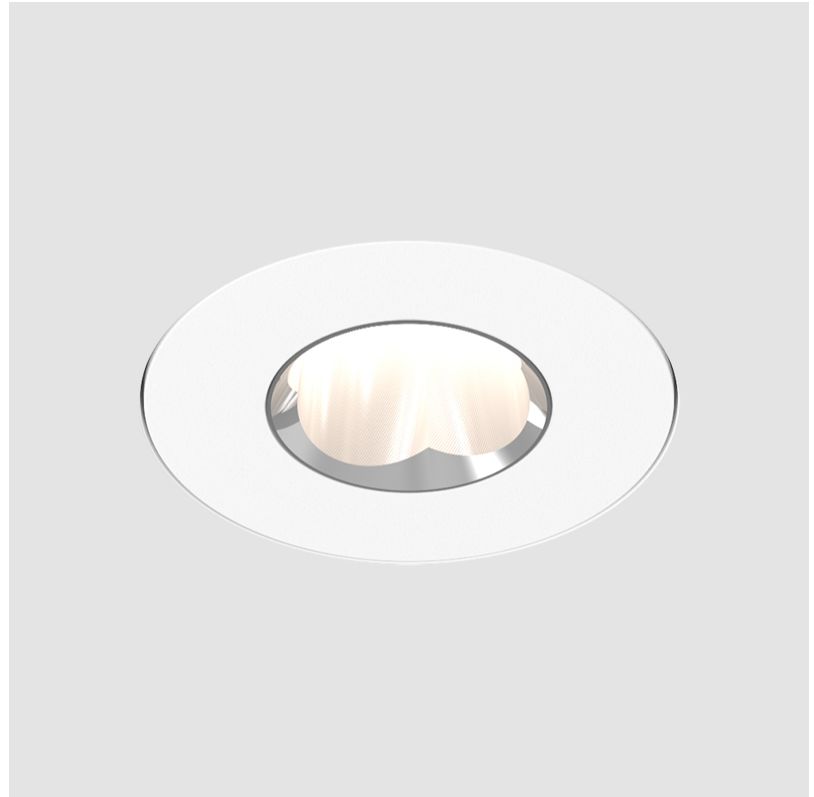

PHYSICAL

Shape: Round
Diameter (mm): 75
Diameter (in): 2 ¹⁵/₁₆
Height (mm): 51
Height (in): 2
Ceiling Thickness (mm): 10 / 12.5 / 15 / 25
Ceiling Thickness (in): 3/8 or 1/2 or 9/16 or 1
Min. Recessing Depth (mm): 60
Min. Recessing Depth (in): 2 ³/₈
Light Distribution: Direct
Diffuser: Lens Pack - Spread Lens / Linear Spread Lens / Honeycomb Louver
Fixture Finish: SSR / BKV / CWI / CRY / HAB / UFT / ITA / RUA / FTG / MYG / LOD / PUS / FRO / FUP / KIA / POP / BLS / SPG / MEY / GOH / GUM / CHC / COM / ABZ / JAG / OBR / MOS / ROR
Fixture Material: Aluminum Die Cast
Cut-out Measurements: 68mm / 2 11/16" Diameter

ELECTRICAL

Lamp Type: LED (Zhaga Standard)
Input Wattage (W): 15
Total Output Wattage (W): 13.6
Dimming: Tri-Mode (Non-Dimming and Phase Dimming (120Vac only) and 0-10V Dimming)
Driver Included: No
Driver Location: Recessed Housing
Driver Type: Constant Current - Universal
Driver Class: Class 2
Input Voltage (V): 120 - 277
Constant Current (MA): 350

LED

Color Temperature (°K): 2700 / 3000 / 3500 / 4000
Max. Delivered Lumen (lm): 1375 / 1462 / 1531 / 1545
Nominal Lumen (lm): 1566 / 1665 / 1743 / 1759
CRI: >90 CRI
Lamp Life (hrs): 50000

OPTICAL

Reflector°: 50
Adjustability: Fixed

RATINGS AND CERTIFICATIONS

Certified By: Certified for North American Standards
IP rating: IP20