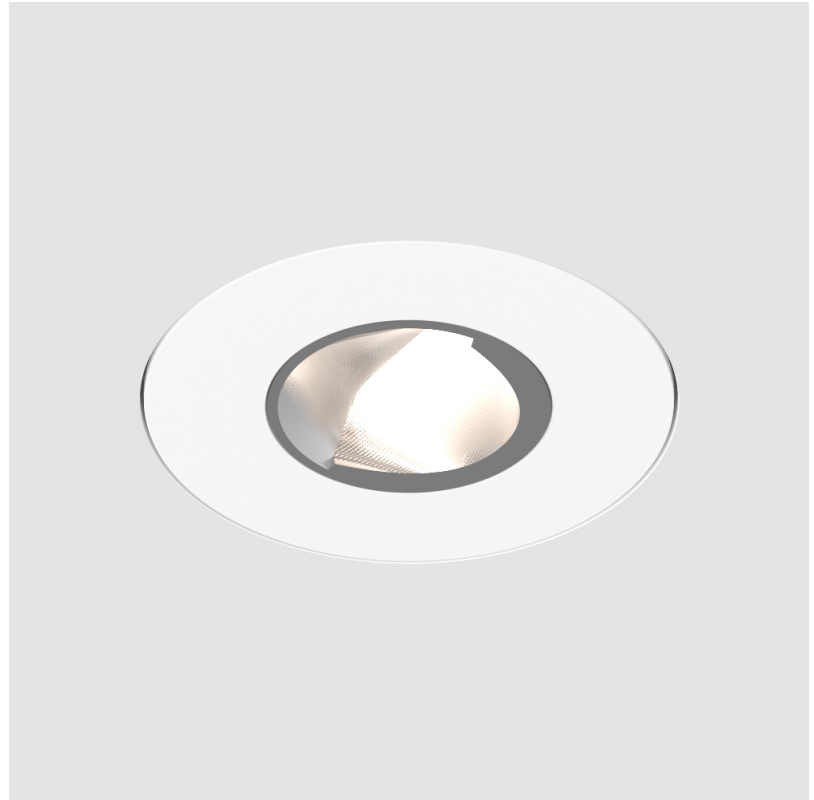

GENERAL

Series: Oiko Pro Round
Subseries: Oiko Pro Round Wallwash
Brand: Prolicht
Division: Architectural
Mounting Type: Trimless
Mounting Location: Ceiling
Subcategory: Wallwash

PHYSICAL

Shape: Round
Diameter (mm): 75
Diameter (in): 2 15/16
Height (mm): 51
Height (in): 2
Ceiling Thickness (mm): 1 - 25
Ceiling Thickness (in): 1/16 - 1 3/16
Min. Recessing Depth (mm): 55
Min. Recessing Depth (in): 2 3/16
Light Distribution: Direct
Fixture Finish: SSR / BKV / CWI / CRY / HAB / UFT / ITA / RUA / FTG / MYG / LOD / PUS / FRO / FUP / KIA / POP / BLS / SPG / MEY / GOH / GUM / CHC / COM / ABZ / JAG / OBR / MOS / ROR
Fixture Material: Aluminum Die Cast
Cut-out Measurements: 86mm / 3 3/8" Diameter

ELECTRICAL

Lamp Type: LED (Zhaga Standard)
Input Wattage (W): 15
Total Output Wattage (W): 13.6
Dimming: Tri-Mode (Non-Dimming and Phase Dimming (120Vac only) and 0-10V Dimming)
Driver Included: No
Driver Location: Recessed Housing
Driver Type: Constant Current - Universal
Driver Class: Class 2
Input Voltage (V): 120 - 277
Constant Current (MA): 350

LED

Color Temperature (°K): 2700 / 3000 / 3500 / 4000
Max. Delivered Lumen (lm): 1302 / 1383 / 1449 / 1462
Nominal Lumen (lm): 1566 / 1665 / 1743 / 1759
CRI: >93 CRI
Lamp Life (hrs): 50000

OPTICAL

Adjustability: Fixed

RATINGS AND CERTIFICATIONS

Certified By: Certified for North American Standards
IP rating: IP20